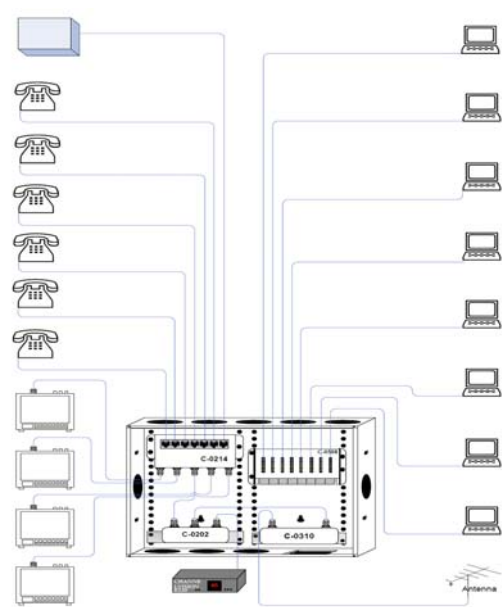

4 TV / 7 TELEPHONE / 8 DATA

Includes : KIT-0.5 (4TV / 6Tel / 8Data)

1 C-0112, 1 C-0214, and 1 C-0508

C-0112E
12" (L) x 14" (W) x 3-5/8" (D)
- enclosure only

- C-0214**
Basic Service Combination Module w/RJ-45
- 4-way RF splitter
 - (4) CO line inputs support to up to (6) rooms
 - Vertical RJ-45 input/output
 - TIA/EIA-568A and TIA 570 compliant
 - RF input compatible 5-1000MHz, 130dB RFI
 - All ports DC/IR passing

- C-0508**
(8)-Port CAT5E Data Patch Panel Termination Module
- 8 data terminations for patch panel
 - Each 110 connector is bridged to an RJ-45 connector
 - RJ-45 jacks w/release on top for easier installation
 - Compact design

Includes KIT-1.0 (4TV / 6Tel / 8Data)

1 C-0112, 1 C-0214, 1 C-0202, 1 C-0310 & 1 C-0508

- C-0310**
1 in 1 out 10dB Amplifier
- Bi-directional return path for interactive TV
 - 5-42MHz return path for interactive TV
 - 54-1000MHz forward path
 - UL and CSA approved power supply
 - Phantom power from anywhere using the optional CVT-PI injector

C-0119E
19" (L) x 14" (W) x 3-5/8" (D)

- C-0208**
8 Way RF Splitter
- Allows modulated signal on RF system
 - RF inputs compatible 5-1000MHz
 - All ports DC/IR passing

- C-0438**
Telephone Distribution Module
- Distributes (4) CO lines to (7) locations
 - (8) Bridged 110 punchdown connectors
 - CAT5E compatible, TIA/EIA-568A & TIA 570 compliant