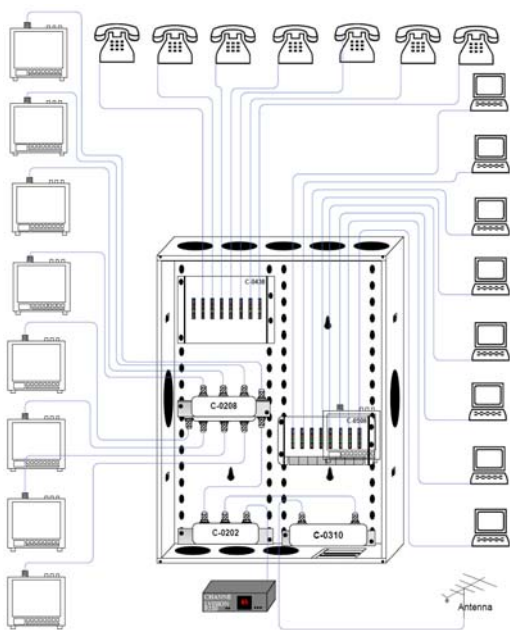

- C-0508**
(8)-Port CAT5E Data Patch Panel Termination Module
- 8 data terminations for patch panel
 - Each 110 connector is bridged to an RJ-45 connector
 - RJ-45 jacks w/release on top for easier installation
 - Compact design

Includes KIT-1.0 (4TV / 6Tel / 8Data)

1 C-0112, 1 C-0214, 1 C-0202, 1 C-0310 & 1 C-0508

- C-0310**
1 in 1 out 10dB Amplifier
- Bi-directional return path for interactive TV
 - 5-42MHz return path for interactive TV
 - 54-1000MHz forward path
 - UL and CSA approved power supply
 - Phantom power from anywhere using the optional CVT-PI injector

- C-0202**
Modulator & FTA Combiner
- 2 way RF Combiner
 - Allows modulated signal on RF network
 - RF inputs compatible 5-1000MHz
 - All ports DC/IR passing

Includes : KIT-2.0 (8TV / 8Tel / 8Data)

1 C-0119, 1 C-0202, 1 C-0208, 1 C-0310, 1 C-0508 & C-0432

C-0119E
19" (L) x 14" (W) x 3-5/8" (D)

- C-0208**
8 Way RF Splitter
- Allows modulated signal on RF system
 - RF inputs compatible 5-1000MHz
 - All ports DC/IR passing

- C-0438**
Telephone Distribution Module
- Distributes (4) CO lines to (7) locations
 - (8) Bridged 110 punchdown connectors
 - CAT5E compatible, TIA/EIA-568A & TIA 570 compliant