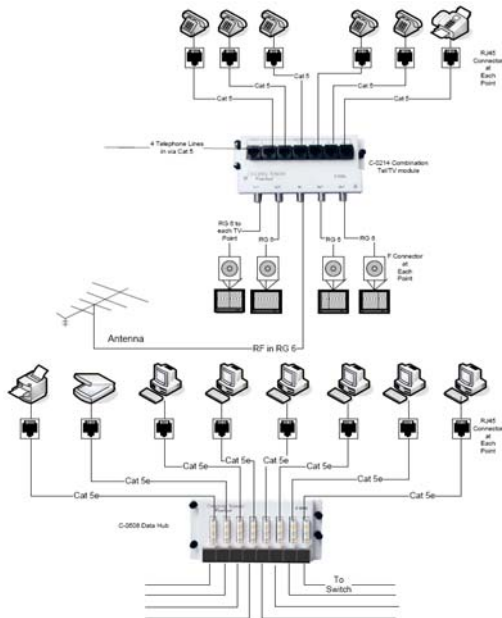

4 TV / 7 TELEPHONE / 8 DATA

Includes : KIT-0.5 (4TV / 6Tel / 8Data)

1 C-0112, 1 C-0214, and 1 C-0508

C-0112E
12" (L) x 14" (W) x 3-5/8" (D)
- enclosure only

- C-0214**
Basic Service Combination Module w/RJ-45
- 4-way RF splitter
 - (4) CO line inputs support to up to (6) rooms
 - Vertical RJ-45 input/output
 - TIA/EIA-568A and TIA 570 compliant
 - RF input compatible 5-1000MHz, 130dB RFI
 - All ports DC/IR passing

- C-0508**
(8)-Port CAT5E Data Patch Panel Termination Module
- 8 data terminations for patch panel
 - Each 110 connector is bridged to an RJ-45 connector
 - RJ-45 jacks w/release on top for easier installation
 - Compact design

Includes KIT-1.0 (4TV / 6Tel / 8Data)

1 C-0112, 1 C-0214, 1 C-0202, 1 C-0310 & 1 C-0508

- C-0310**
1 in 1 out 10dB Amplifier
- Bi-directional return path for interactive TV
 - 5-42MHz return path for interactive TV
 - 54-1000MHz forward path
 - UL and CSA approved power supply
 - Phantom power from anywhere using the optional CVT-PI injector

C-0119E
19" (L) x 14" (W) x 3-5/8" (D)

- C-0208**
8 Way RF Splitter
- Allows modulated signal on RF system
 - RF inputs compatible 5-1000MHz
 - All ports DC/IR passing

- C-0438**
Telephone Distribution Module
- Distributes (4) CO lines to (7) locations
 - (8) Bridged 110 punchdown connectors
 - CAT5E compatible, TIA/EIA-568A & TIA 570 compliant