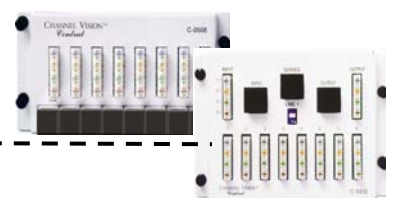

4 TV / 7 TELEPHONE / 8 DATA

Includes : KIT-0.5 (4TV / 6Tel / 8Data)

1 C-0112, 1 C-0214, and 1 C-0508

C-0112E
12" (L) x 14" (W) x 3-5/8" (D)
- enclosure only

- C-0214**
Basic Service Combination Module w/RJ-45
- 4-way RF splitter
 - (4) CO line inputs support to up to (6) rooms
 - Vertical RJ-45 input/output
 - TIA/EIA-568A and TIA 570 compliant
 - RF input compatible 5-1000MHz, 130dB RFI
 - All ports DC/IR passing

- C-0508**
(8)-Port CAT5E Data Patch Panel Termination Module
- 8 data terminations for patch panel
 - Each 110 connector is bridged to an RJ-45 connector
 - RJ-45 jacks w/release on top for easier installation
 - Compact design

Includes KIT-1.0 (4TV / 6Tel / 8Data)

1 C-0112, 1 C-0214, 1 C-0202, 1 C-0310 & 1 C-0508

- C-0310**
1 in 1 out 10dB Amplifier
- Bi-directional return path for interactive TV
 - 5-42MHz return path for interactive TV
 - 54-1000MHz forward path
 - UL and CSA approved power supply
 - Phantom power from anywhere using the optional CVT-PI injector

C-0119E
19" (L) x 14" (W) x 3-5/8" (D)

- C-0208**
8 Way RF Splitter
- Allows modulated signal on RF system
 - RF inputs compatible 5-1000MHz
 - All ports DC/IR passing

- C-0438**
Telephone Distribution Module
- Distributes (4) CO lines to (7) locations
 - (8) Bridged 110 punchdown connectors
 - CAT5E compatible, TIA/EIA-568A & TIA 570 compliant