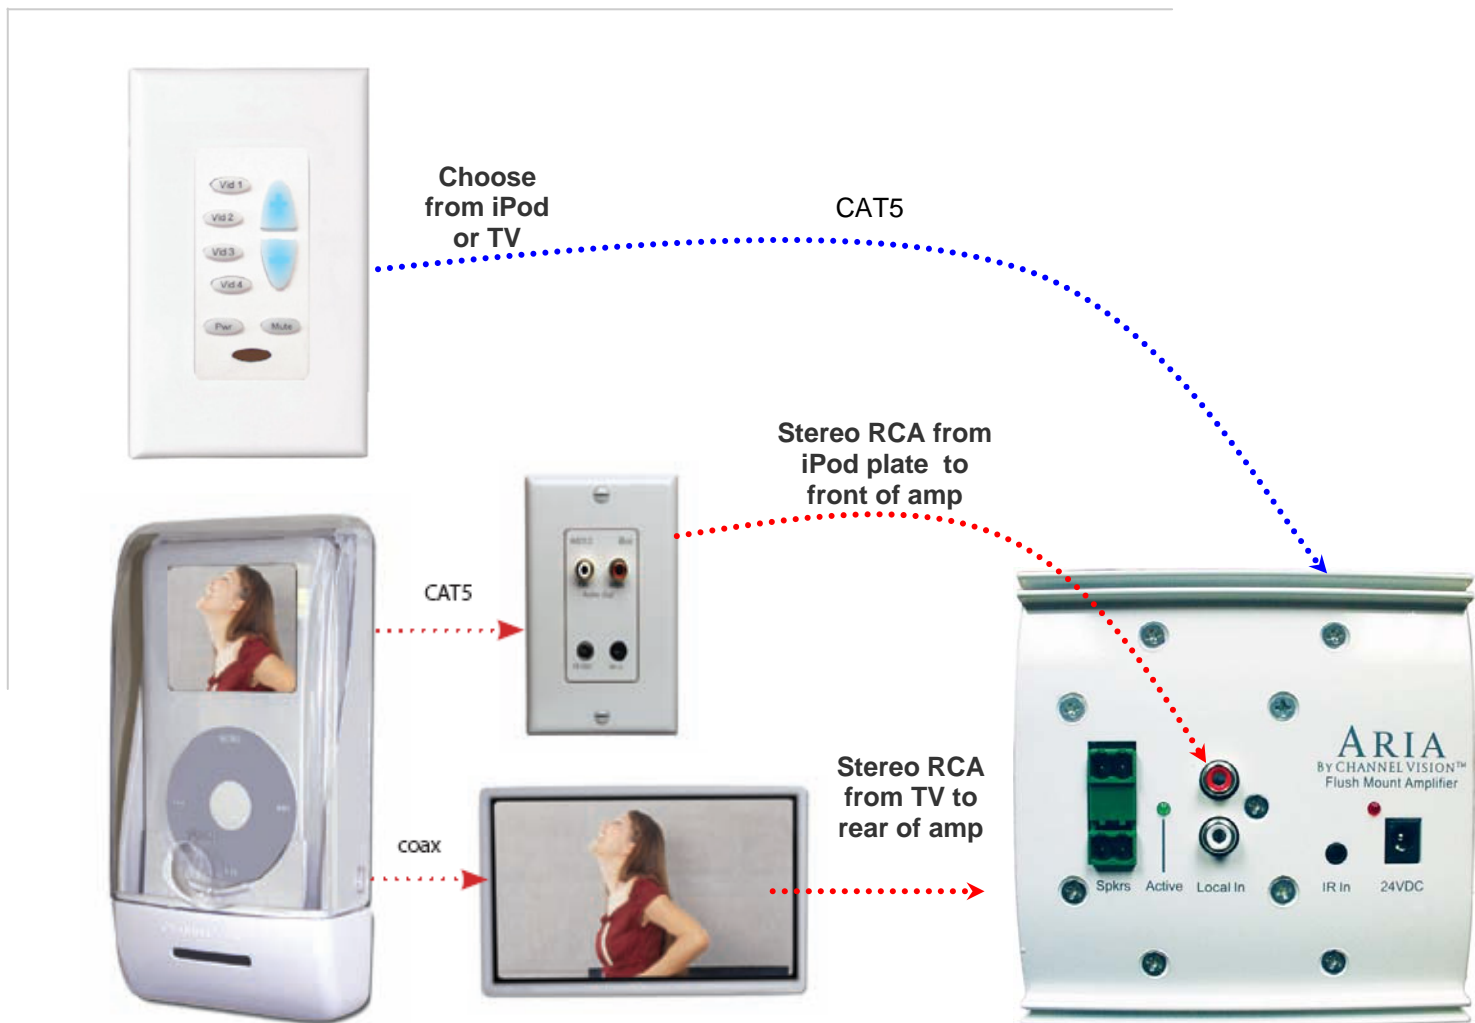

CHANNEL VISION™

In Room amplified iPod Dock and TV playing through Ceiling Speakers

Channel Vision's new affordable in wall iPod dock now available with our new in wall, two input amplifier. With source selection and volume control using the in wall keypad or remote control, and a full 40w per channel R.M.S. of power, Party Mode is just a click away.

Product